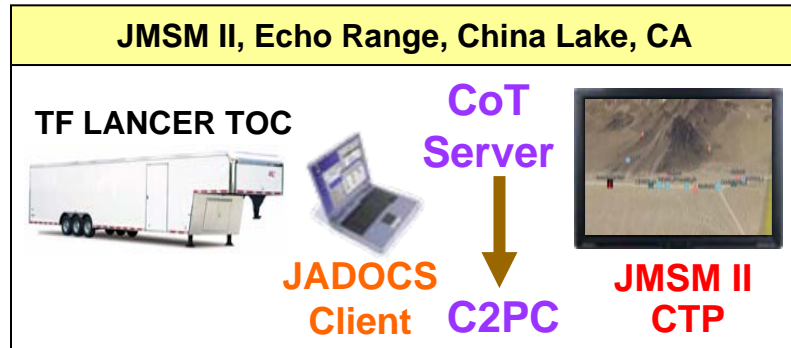

Empire Challenge 08

Technical Integration Group

NTISR/Strike

Connectivity

09 May 08

DRAFT Version 0.4

Connectivity JBAIIC

Connectivity LOS/BLOS - NetMALD

Connectivity MIV-G

Ground Based – Echo Range

Connectivity SHARP

Connectivity Smart Video (1 of 2)

MIPE Server

MIPE Tablet

*It is most likely that MIPE will participate as a stand-alone, unless a IATT is generated in time. If it does participate stand-alone, remove the line from the MIPE server to CFE.