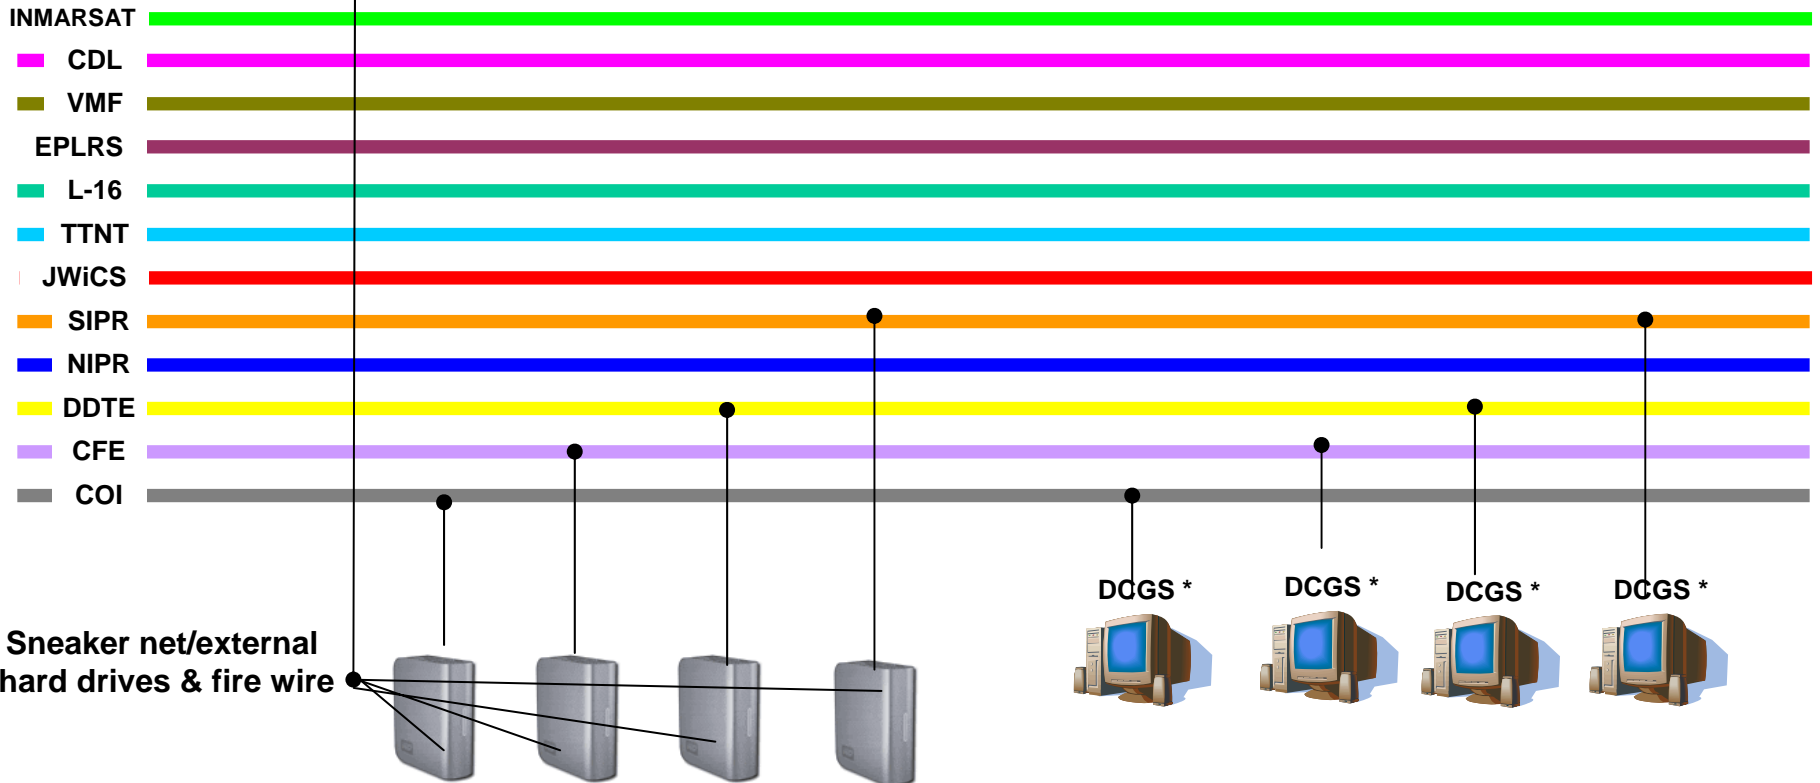

Empire Challenge 08

Technical Integration Group

NTISR/Strike

Connectivity

09 May 08

DRAFT Version 0.4

Connectivity JBAIIC

Connectivity LOS/BLOS - NetMALD

Connectivity MIV-G

Ground Based – Echo Range

Connectivity SHARP

Connectivity Smart Video (1 of 2)

MIPE Server

MIPE Tablet

*It is most likely that MIPE will participate as a stand-alone, unless a IATT is generated in time. If it does participate stand-alone, remove the line from the MIPE server to CFE.