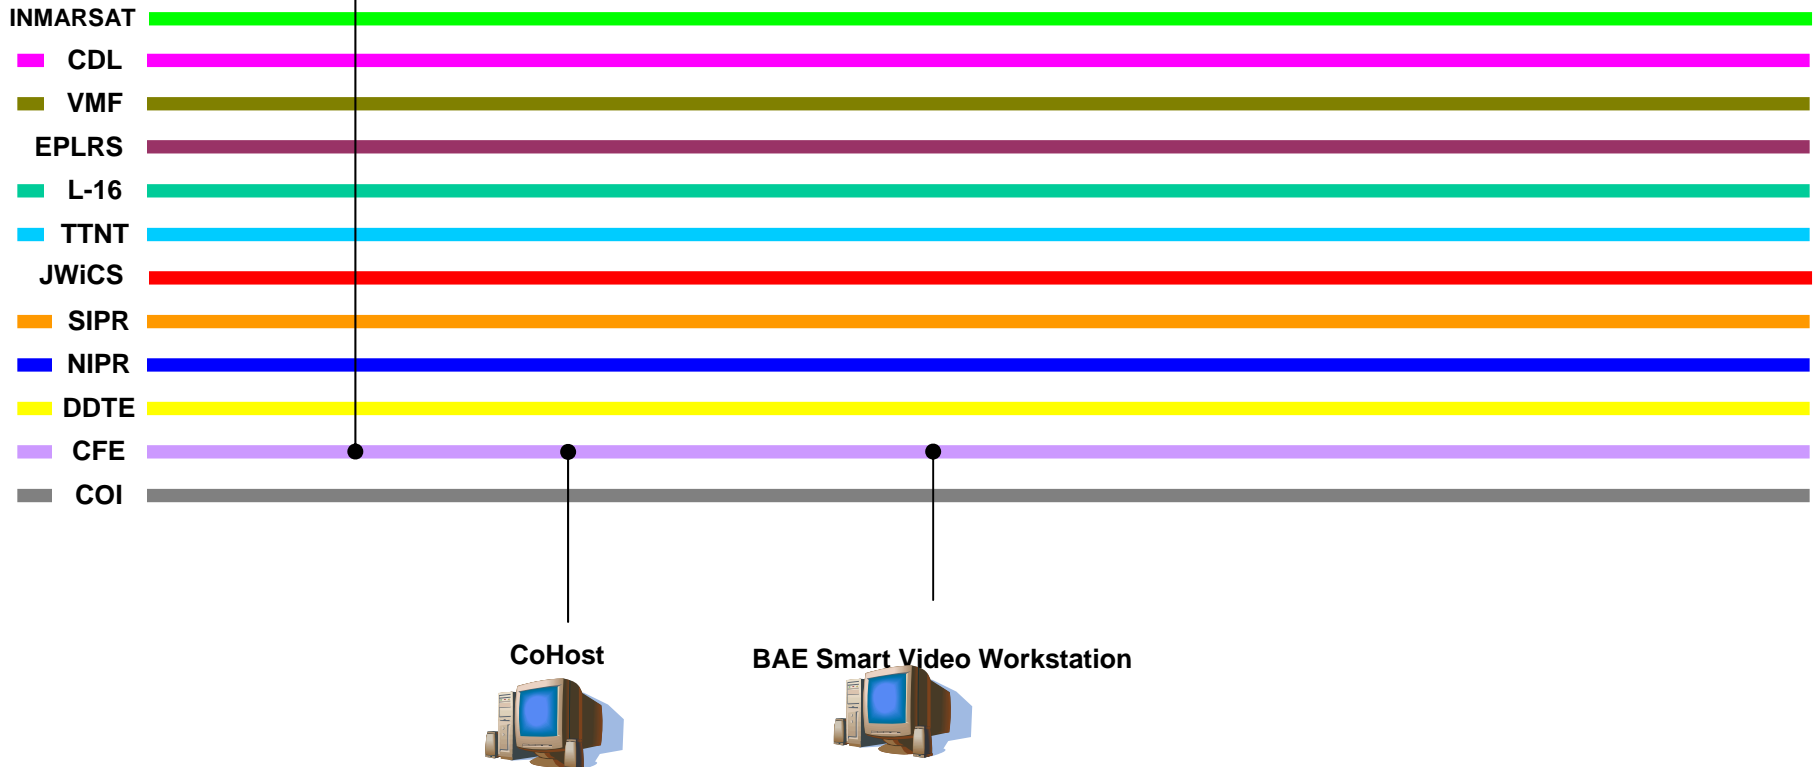

Connectivity MIV-G

Ground Based – Echo Range

Connectivity SHARP

Connectivity Smart Video (1 of 2)

MIPE Server

MIPE Tablet

*It is most likely that MIPE will participate as a stand-alone, unless a IATT is generated in time. If it does participate stand-alone, remove the line from the MIPE server to CFE.