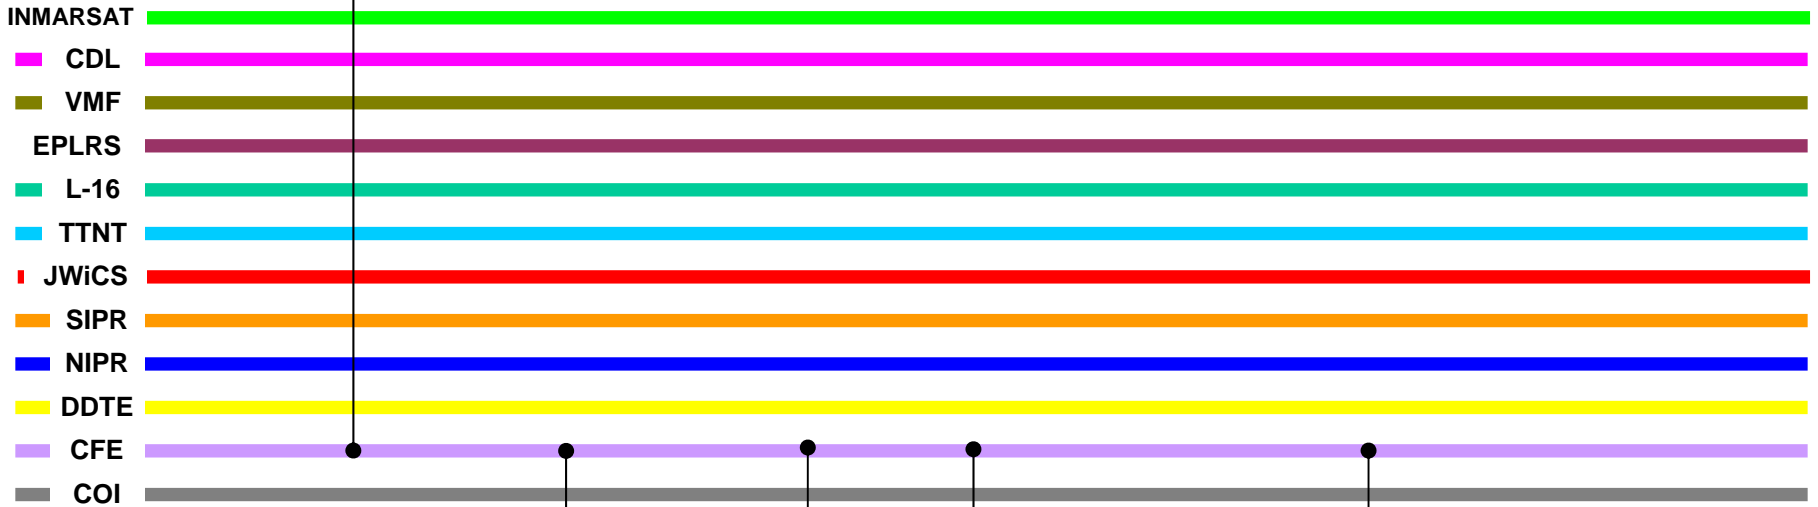

Connectivity Smart Video (2 of 2)

BAE Smart Video Workstation