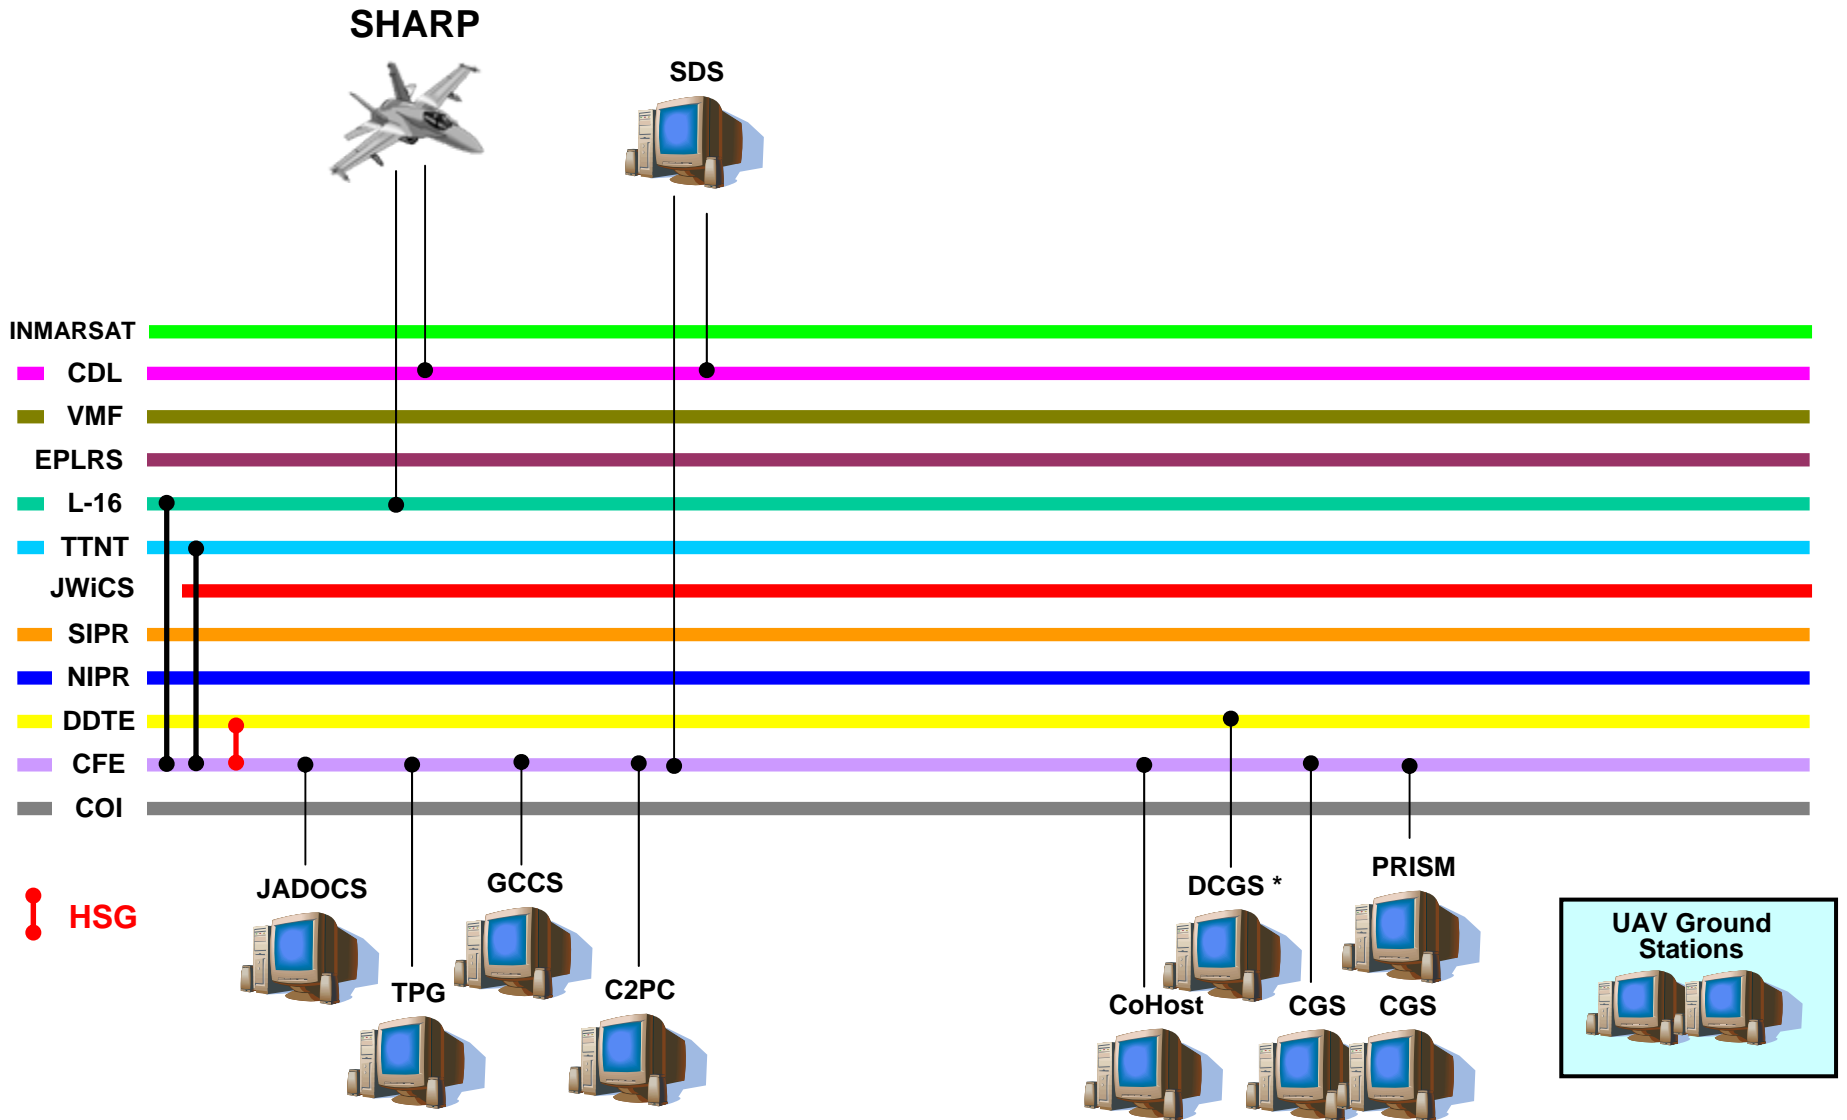

Empire Challenge 08

Technical Integration Group

NTISR/Strike

Connectivity

09 May 08

DRAFT Version 0.4

Connectivity JBAIIC

Connectivity LOS/BLOS - NetMALD

Connectivity MIV-G

Ground Based – Echo Range

Connectivity SHARP

Connectivity Smart Video (1 of 2)

MIPE Server

MIPE Tablet

*It is most likely that MIPE will participate as a stand-alone, unless a IATT is generated in time. If it does participate stand-alone, remove the line from the MIPE server to CFE.

Connectivity Smart Video (2 of 2)

BAE Smart Video Workstation

Connectivity & Messaging - Joint STARS