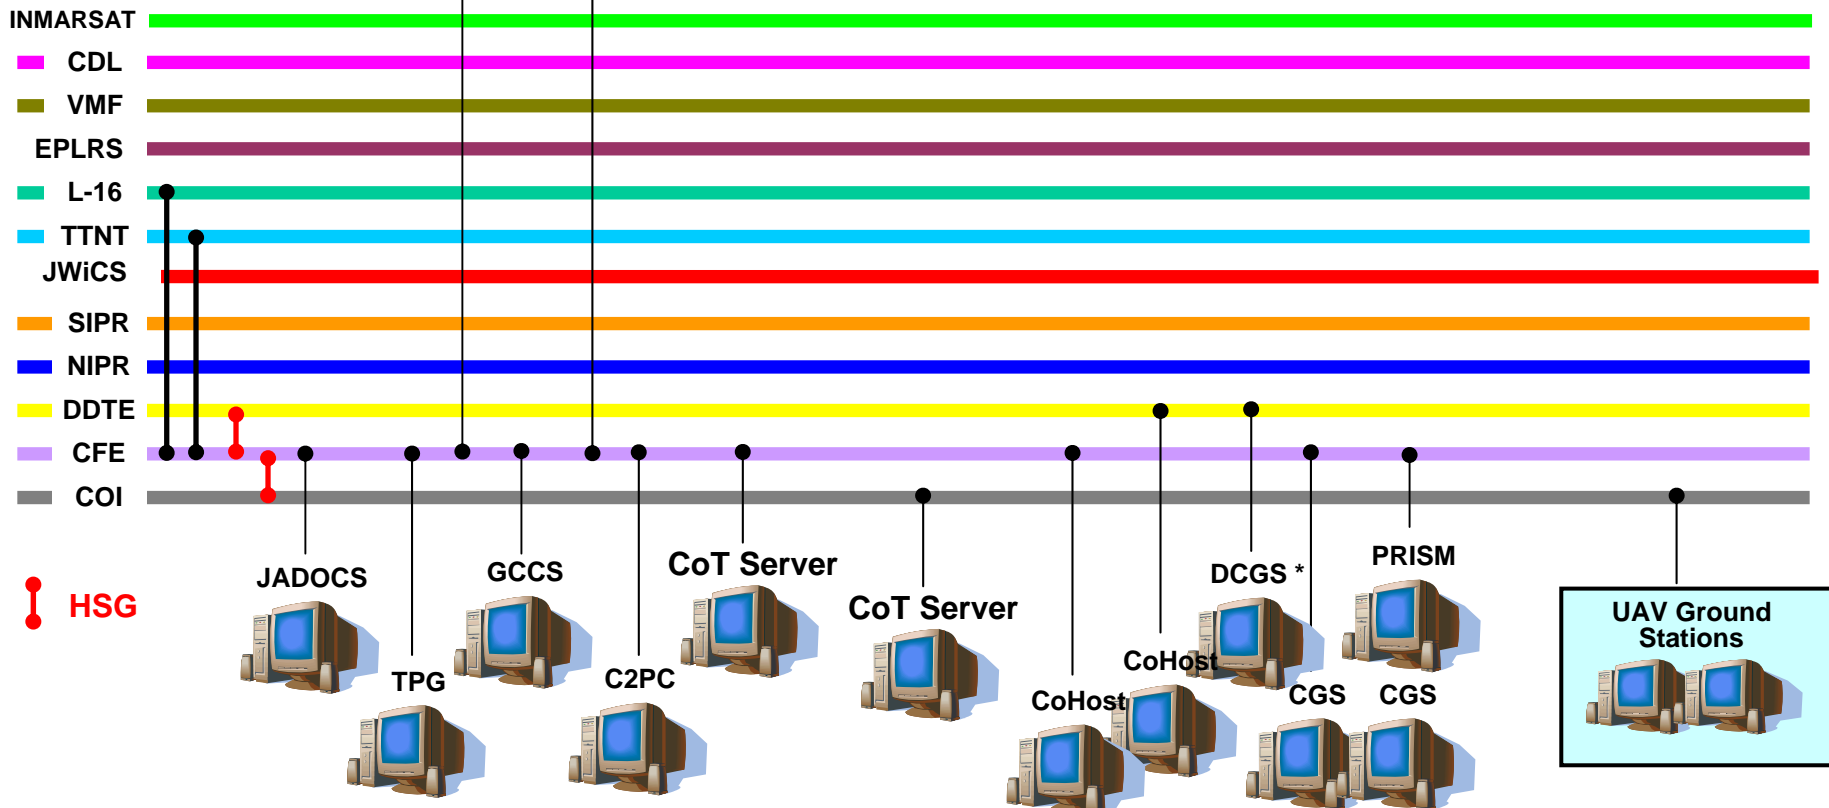

Empire Challenge 08

Technical Integration Group

NTISR/Strike

Connectivity

09 May 08

DRAFT Version 0.4

Connectivity JBAIIC

Connectivity LOS/BLOS - NetMALD

Connectivity MIV-G

Ground Based – Echo Range

Connectivity SHARP

Connectivity Smart Video (1 of 2)

MIPE Server

MIPE Tablet

*It is most likely that MIPE will participate as a stand-alone, unless a IATT is generated in time. If it does participate stand-alone, remove the line from the MIPE server to CFE.

Connectivity Smart Video (2 of 2)

BAE Smart Video Workstation

Connectivity & Messaging - Joint STARS