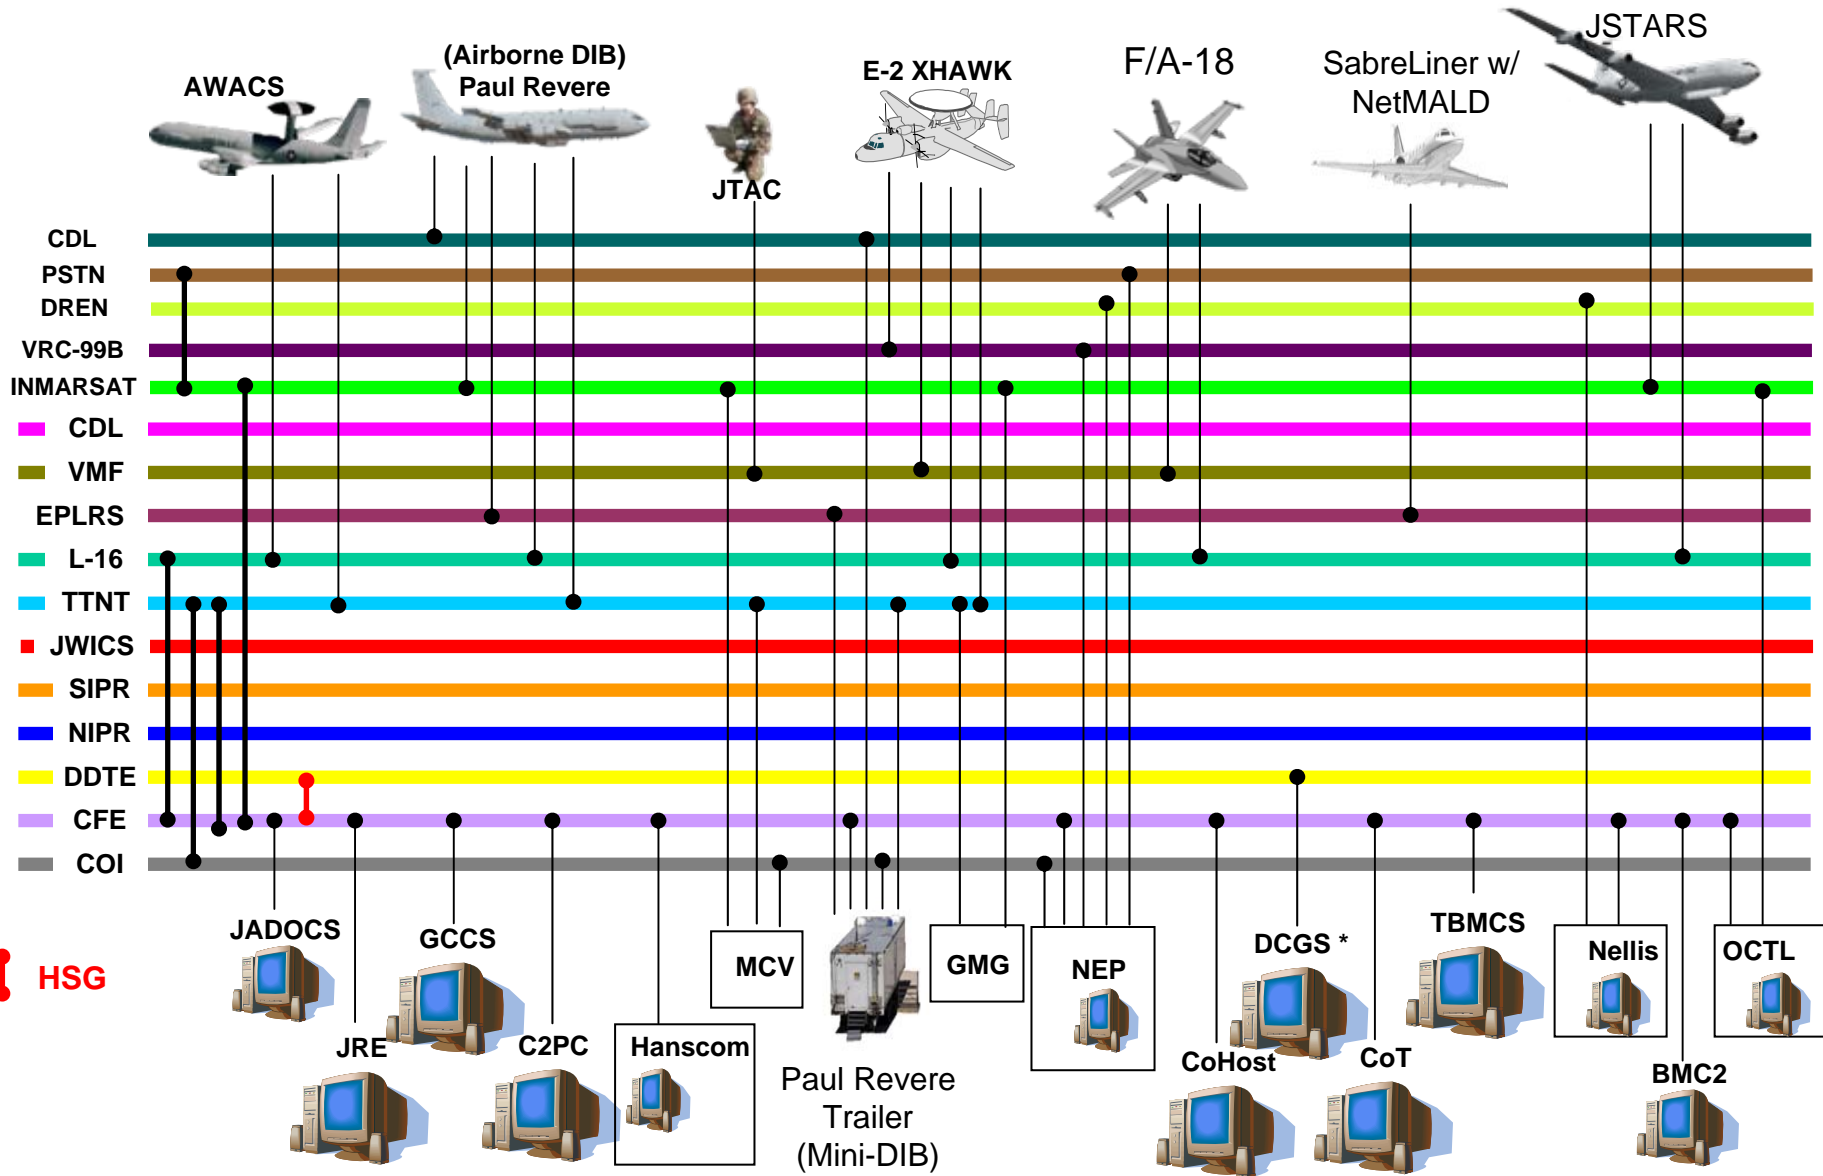

Empire Challenge 08

Technical Integration Group

NTISR/Strike

Connectivity

09 May 08

DRAFT Version 0.4

Connectivity JBAIIC

Connectivity LOS/BLOS - NetMALD

Connectivity MIV-G

Ground Based – Echo Range

Connectivity SHARP

Connectivity Smart Video (1 of 2)

MIPE Server

MIPE Tablet

*It is most likely that MIPE will participate as a stand-alone, unless a IATT is generated in time. If it does participate stand-alone, remove the line from the MIPE server to CFE.

Connectivity Smart Video (2 of 2)

BAE Smart Video Workstation

Connectivity & Messaging - Joint STARS